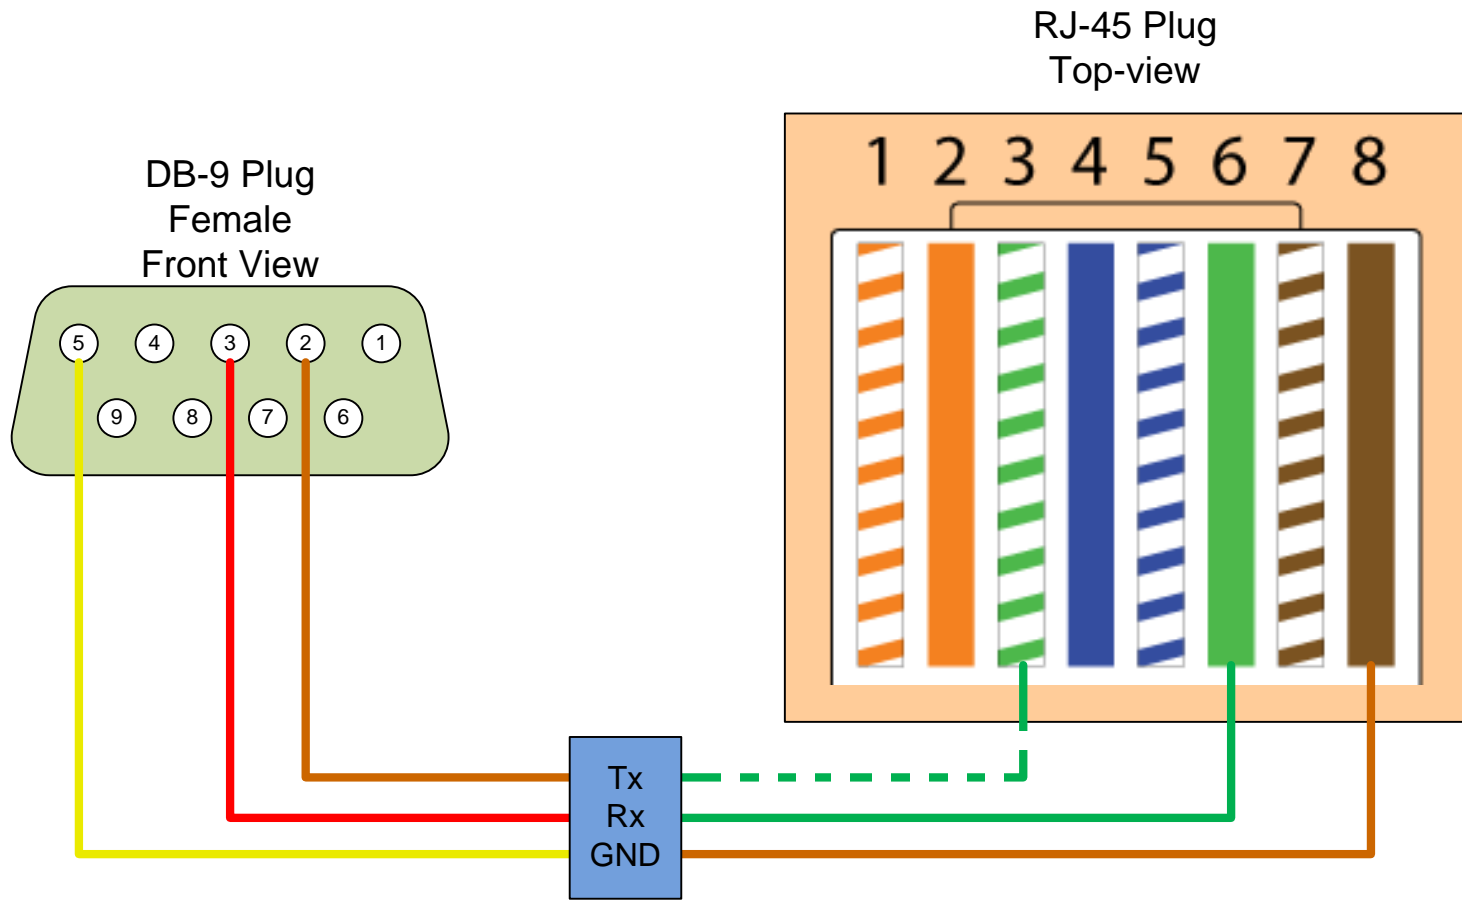

Pylontech

RJ45 to DB9 Plug Connections for RS-232

(c) PROPRIETARY NOTICE - The information contained in this document constitutes trade secrets and confidential and privileged information. It is furnished to the Client in confidence with the understanding that it will not, without the written permission of Green Pro Consulting (Pty) Ltd, be disclosed to third parties, or used for purposes other than the intended project purpose.

Title	Victron System M & C	Project	General PV & Backup	File	Pylon RS232 to RJ45 Cable v1.vsd	Approved	<i>M.F.</i> M.Fourie Pr.Eng	Date Edited	15 Apr 2021	Company	Green Pro Consulting (Pty) Ltd
		Client	Internal Master